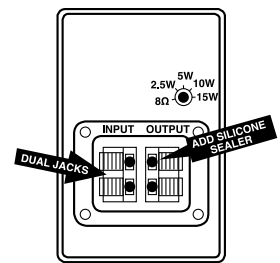

ALL WEATHER PROTECTION SPEAKER

"WEATHERIZED"

Model: 703i Surface Mount Speaker

- Professional Commercial or Residential Speaker
- Selectable Switch – 70 V and 8 Ω Combination
- 70 V Transformer Taps – 2.5, 5, 10, 15 W
- Weatherized Aluminum Casing, Grill and Bracket
- Ceiling or Wall Mount Possibilities with the Included "U" Mount Bracket
- Ideal for Outdoor Malls, Hotels, Spas, Restaurants, Patios, Amusement Parks
- Black or White
- 5 Year Warranty

GENERAL SPECS	703i
Description:	4", 3-Way Speaker
Enclosure:	Aluminum Diecast
Outdoor Rated (All Weather):	Yes
Selectable Switch:	70 V and 8 Ω Combination
70 V Transformer Taps:	2.5, 5, 10, 15 Watts
Sensitivity (1W / 1M):	88 dB
Power Handling at 8 Ω:	100 W Max., 50 W Nom.
Frequency Response:	90 Hz - 20 kHz
Crossover:	9 kHz
Dispersion:	140°
Woofer Diameter:	4"
Woofer Material:	Paper Coated / Rubber Surround
Tweeter(s):	2 Each
Tweeter Size:	0.6" (15 mm) Piezo / 0.5" (13 mm) Dome
Tweeter Material:	PEI
Grill Material:	Aluminum
Dimensions (H x W x D):	7" x 4.5" x 4"
Weight:	4.7 Lbs.
"U" Mount Bracket:	Included
Color(s):	Black, White
Warranty:	5 Years