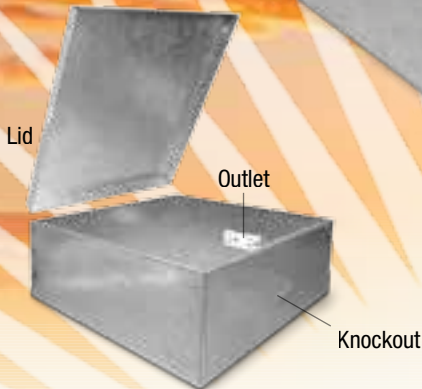

NEW

Model: PB-11X11X6

PLENUM BOX

PLENUM RATED METAL BOX
WITH DUPLEX PLUG

CLASSROOMS

CONFERENCE ROOMS

**Plenum Box
BC-56
(PLENUM
RATED)**

Model PB-11X11X6
on a 2x2 Full Grill

Features:

- 11" x 11" x 6" Plenum Rated Metal box with Duplex Plug
- Mountable on 2X2 Full Grill, 2X2 Ceiling Tile or Free Standing
- UL Listed UEAY (2403, 1480, 1711)
- Provide Outlet for DC Power Supply of OWI or Amplified Speakers
- Includes Removable Lid for Easy Access
- Wiring and Cable Entry: More than Enough Wiring and Cable Entry Knock Out Ports to Support Standard U.S. Rigid and Flex Conduit.
- 1 Port is for Power with 3 Additional Ports to Convert as Situation Requires for Low Voltage Connections
- Application for Housing Devices in Plenum Ceilings