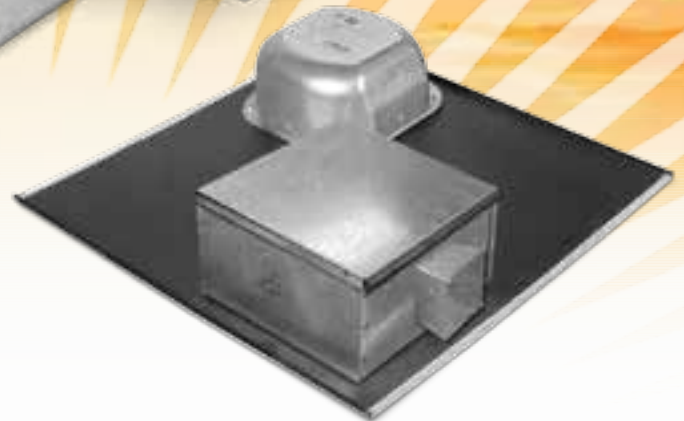

NEW

Model: PB-11X11X6

PLENUM BOX

PLENUM RATED METAL BOX
WITH DUPLEX PLUG

CLASSROOMS

CONFERENCE ROOMS

**Plenum Box
BC-56
(PLENUM
RATED)**

Model PB-11X11X6
on a 2x2 Full Grill

Features:

- 11" x 11" x 6" Plenum Rated Metal box with Duplex Plug
- Mountable on 2X2 Full Grill, 2X2 Ceiling Tile or Free Standing
- UL Listed UEAY (2403, 1480, 1711)
- Provide Outlet for DC Power Supply of OWI or Amplified Speakers
- Includes Removable Lid for Easy Access
- Wiring and Cable Entry: More than Enough Wiring and Cable Entry Knock Out Ports to Support Standard U.S. Rigid and Flex Conduit.
- 1 Port is for Power with 3 Additional Ports to Convert as Situation Requires for Low Voltage Connections
- Application for Housing Devices in Plenum Ceilings