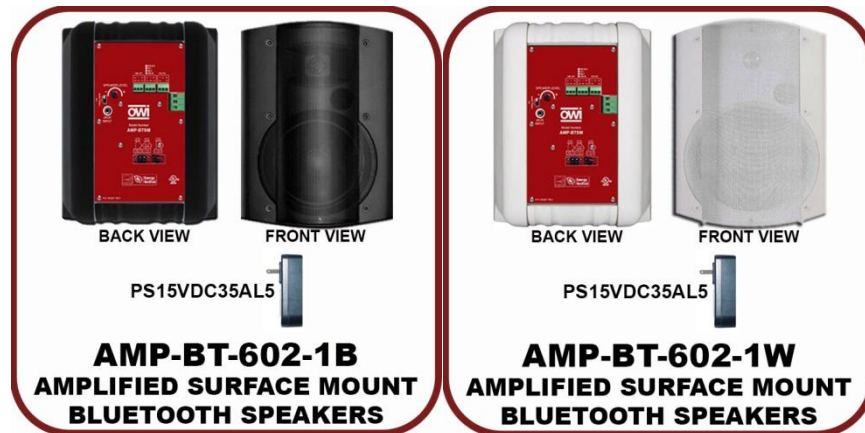

AMP-BT-602-1 – Two Source, 6.5” Surface Mount Amplified

Single Speaker (With Bluetooth Features)

Two source, 6.5”, Surface Mount Wall or Ceiling Speakers with Bluetooth features, deliver up to 40 watts power directly to the speaker. Each powered speaker (AMP-BT-602-1) can drive three additional speakers (P602). One line can drive up to 10 self-amplified speakers. Lower noise feature and protection from shorts and overheating. 15Volt DC Level 5 power supply included. Available in black or white.

Features:

- 2- way, 6” woofer, 4Ω
- Bluetooth Features
- 15VDC Level V power supply and mounting bracket included
- 2 Line Level Input/Sources
- Up to 40 Watts of Power - right at the speaker
- With Priority Override Feature
- Balanced Line level Output
- With a 3.5 mm Stereo Jack Line Input
- Protected from shorts and overheating
- Lower Noise Feature
- [Stereo/mono volume controls](#) available
- Perfect for schools, hotels, conference rooms and training rooms
- Available in Black or White
- Available in 1, 2 and 4 speaker packages

Available also in other speaker combinations:

- [AMP-BT-602-1](#) - Single speaker with power supply and optional volume control.
- [AMP-BT-602-2](#) - Two speaker combination with power supply and optional volume control.
- [AMP-BT-602-4](#) - Four speaker combination with power supply and optional volume control.