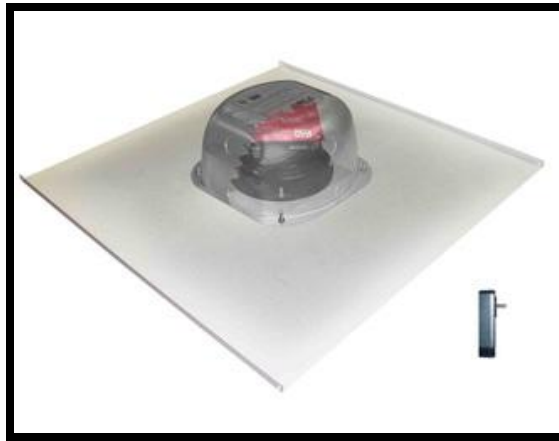

# **2X2AMP-BT2S61 – Two Source, Amplified, 6.5”, Drop Ceiling Speaker with Bluetooth on a 2X2 Tile – One Speaker Package**

Two Source, 6.5” Amplified Drop Ceiling Speaker with Bluetooth on a 2X2 tile and backcan assembly delivers up to 40 watts power directly to the speaker. Each powered speaker ([2X2AMP-BT2S61](#)) can drive three additional speakers ([2X2IC6NA](#)). One line can drive up to 10 self-amplified speakers. Lower noise feature and protection from shorts and overheating. 15 Volt DC Level 5 [power supply](#) included and optional [Volume Controls](#) are available. Available also in models without Bluetooth features.

One Speaker assembly consisting of the following;

- 1) One (1) each ([2X2AMP-BT2S61](#)) 6.5” amplified speaker with one (1) each [Backcan](#) enclosure and one (1) each 2X2 tile assembled.
- 2) One (1) each UL Listed, Level 5, 15 VDC power supply ([PS15VDC35AL5](#))

## **Features:**

- Built onto the OWI [IC6](#) In-Ceiling Speakers on a 2X2 Tile and backcan assembly
- 2 Line Level Input/Sources
- Up to 40 Watts of Power – right at the speaker
- With Priority Override Features
- Balanced Line Level Output
- Bluetooth Features
- With a 3.5 mm Stereo Jack Line Input
- 15 Volt DC [power supply](#) (UL Listed-Level 5) included
- Protected from shorts and overheating
- Lower Noise Feature
- Fast and easy – install in the field
- Optional [Stereo/mono volume controls](#) available
- Available in 1, 2 and 4 speaker packages