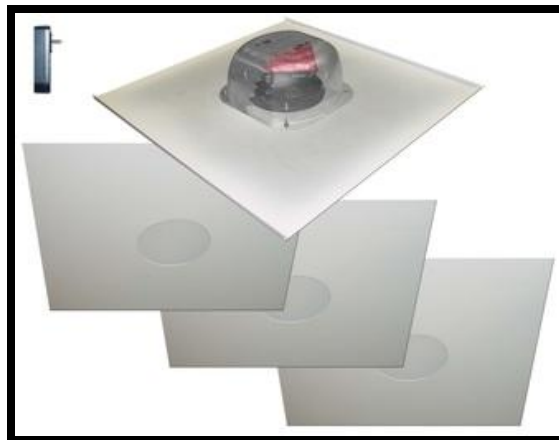

2X2AMP-BT2S64 – Two Source, Amplified, 6.5”, Drop Ceiling Speaker with Bluetooth on a 2X2 Tile – Four Speaker Package

Two Source, 6.5” Amplified Drop Ceiling Speaker with Bluetooth on a 2X2 tile and backcan assembly delivers up to 40 watts power directly to the speaker. Each powered speaker ([2X2AMP-BT2S61](#)) can drive three additional speakers ([2X2IC6NA](#)). One line can drive up to 10 self-amplified speakers. Lower noise feature and protection from shorts and overheating. 15 Volt DC Level 5 [power supply](#) included and optional [Volume Controls](#) are available. Available also in models without Bluetooth features.

Four Speaker assembly consisting of the following;

1) One (1) each ([2X2AMP-BT2S61](#)) 6.5” amplified speaker with One (1) each [Backcan](#) enclosure and one (1) each 2X2 tile assembled.
2) One (1) each UL Listed, Level 5, 15 VDC power supply ([PS15VDC35AL5](#))
3) Three (3) each non-amplified Speaker on a 2X2 tile ([2X2IC6NA](#))

Features:

- Built onto the OWI [IC6](#) In-Ceiling Speakers on a 2X2 Tile and backcan assembly
- 2 Line Level Input/Sources
- Up to 40 Watts of Power – right at the speaker
- With Priority Override Features
- Balanced Line Level Output
- Bluetooth Features
- With a 3.5 mm Stereo Jack Line Input
- 15 Volt DC [power supply](#) (UL Listed-Level 5) included
- Protected from shorts and overheating
- Lower Noise Feature
- Fast and easy – install in the field
- Optional [Stereo/mono volume controls](#) available
- Available in 1, 2 and 4 speaker packages

Available in the following complete install packages:

2X2AMP-BT2S61	- One Speaker Package
2X2AMP-BT2S61SVC	- One Speaker Package with Volume Control
2X2AMP-BT2S62	- Two Speaker Package
2X2AMP-BT2S62SVC	- Two Speaker Package with Volume Control
2X2AMP-BT2S64SVC	- Four Speaker Package with Volume Control