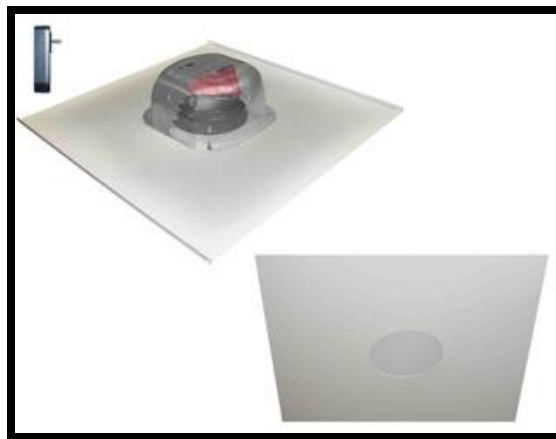

2X2AMP-BT2S62 – Two Source, Amplified, 6.5”, Drop Ceiling Speaker with Bluetooth on a 2X2 Tile – Two Speaker Package

Two Source, 6.5” Amplified Drop Ceiling Speaker with Bluetooth on a 2X2 tile and backcan assembly delivers up to 40 watts power directly to the speaker. Each powered speaker ([2X2AMP-BT2S61](#)) can drive three additional speakers ([2X2IC6NA](#)). One line can drive up to 10 self-amplified speakers. Lower noise feature and protection from shorts and overheating. 15 Volt DC Level 5 [power supply](#) included and optional [Volume Controls](#) are available. Available also in models without Bluetooth features.

Two Speaker assembly consisting of the following;

1) One (1) each ([2X2AMP-BT2S61](#)) 6.5” amplified speaker with one (1) each [Backcan](#) enclosure and one (1) each 2X2 tile assembled.
2) One (1) each UL Listed, Level 5, 15 VDC power supply ([PS15VDC35AL5](#))
3) One (1) each non-amplified speaker on a 2X2 tile ([2X2IC6NA](#))

Features:

- Built onto the OWI [IC6](#) In-Ceiling Speakers on a 2X2 Tile and backcan assembly
- 2 Line Level Input/Sources
- Up to 40 Watts of Power – right at the speaker
- With Priority Override Features
- Balanced Line Level Output
- Bluetooth Features
- With a 3.5 mm Stereo Jack Line Input
- 15 Volt DC [power supply](#) (UL Listed-Level 5) included
- Protected from shorts and overheating
- Lower Noise Feature
- Fast and easy – install in the field
- Optional [Stereo/mono volume controls](#) available
- Available in 1, 2 and 4 speaker packages

Available in the following complete install packages:

2X2AMP-BT2S61	- One Speaker Package
2X2AMP-BT2S61SVC	- One Speaker Package with Volume Control
2X2AMP-BT2S62SVC	- Two Speaker Package with Volume Control
2X2AMP-BT2S64	- Four Speaker Package
2X2AMP-BT2S64SVC	- Four Speaker Package with Volume Control