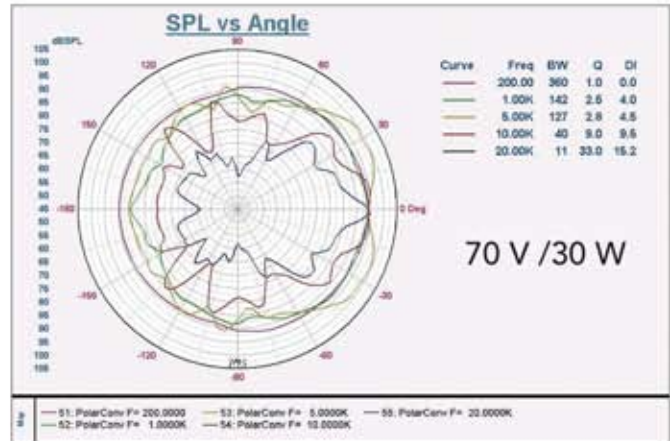

POLAR CHARTS