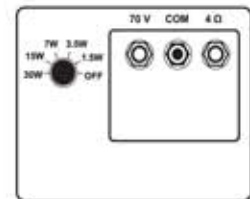

FEATURES

Engineered for: Amusement Parks; Ball Parks; Factories; Parades; Schools; Sport Arenas; Parking Lots and Structures; and Warehouses.

- Professional, Commercial Speaker
- **SELECTABLE SWITCH – 4 Ω & 70 V Combination**
- 70 V Transformer Tap – 1.5, 3.5, 7, 15, 30 W
- Weatherized Aluminum Casing, Grill and Bracket
- Wall, Ceiling or Pole Mount Possibilities with the Included "C" Mount Bracket and Security Cable
- Black or White
- 5 Year Warranty

GENERAL SPECS

Description:	4", Full Range
Enclosure:	ABS Plastic
Outdoor Rated:	Yes
Selectable Switch:	4 Ω and 70 V Combination
70 V Transformer Tap:	1.5, 3.5, 7, 15, 30 Watts
Sensitivity (1W / 1M):	90 dB
Power handling (4 Ohm):	80 W Max., 40 W Nom.
Frequency Response:	
Music	140 Hz - 20 kHz
Speech	250 Hz - 3 kHz
Dispersion (Horiz/Vert):	120° H x 90° V
Throw (Distance):	60 Ft.
Operating Temperature:	14° F to 176° F (-10° C to 80° C)
Woofer Size:	4"
Woofer Material:	Coated Paper
Grill Material:	Aluminum
Dimensions (HxWxD):	10" x 9.8" x 5.9"
Weight:	6.8 Lbs.
Mounting Hardware:	Unique "C" Bracket (Included)
Terminal Cover Plate:	Included
Security Cable:	Included
Paintable:	Yes
Color(s):	Black, White

TRP470