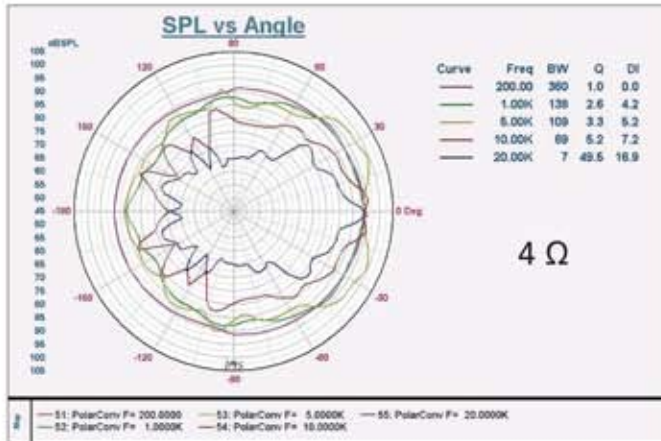

POLAR CHARTS