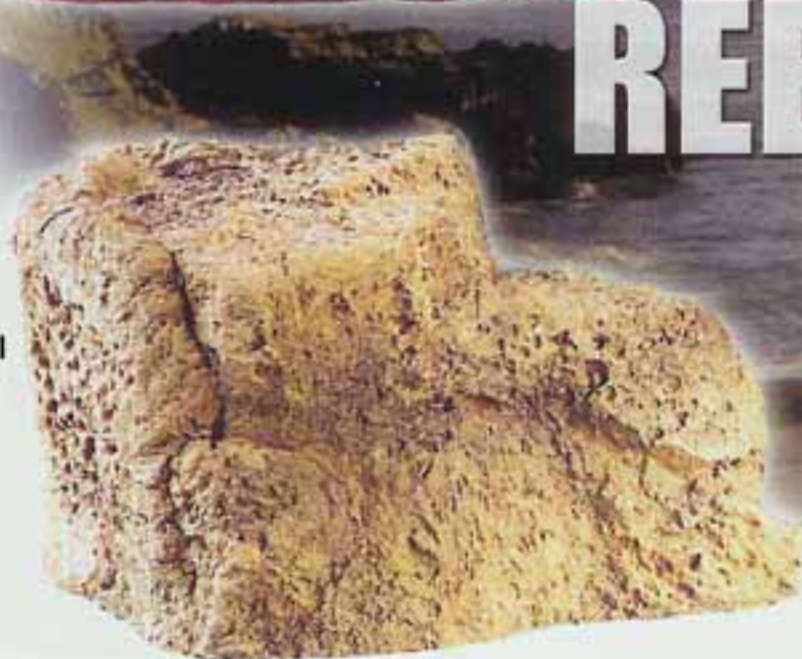

Concrete • Hand Made • Hand Painted

Red

Black

REEF ROCKS

Coral
Grey

Topview

REEF ROCKS (RR) WEIGHT: 45 lbs. SIZE (LxWxH) : 17 x 16 x11 inches
COLORS: Black (B), Coral Grey (CG), Red (R)

Note: The rock colors you see on your screen maybe slightly different from actual because monitors have different color calibration.