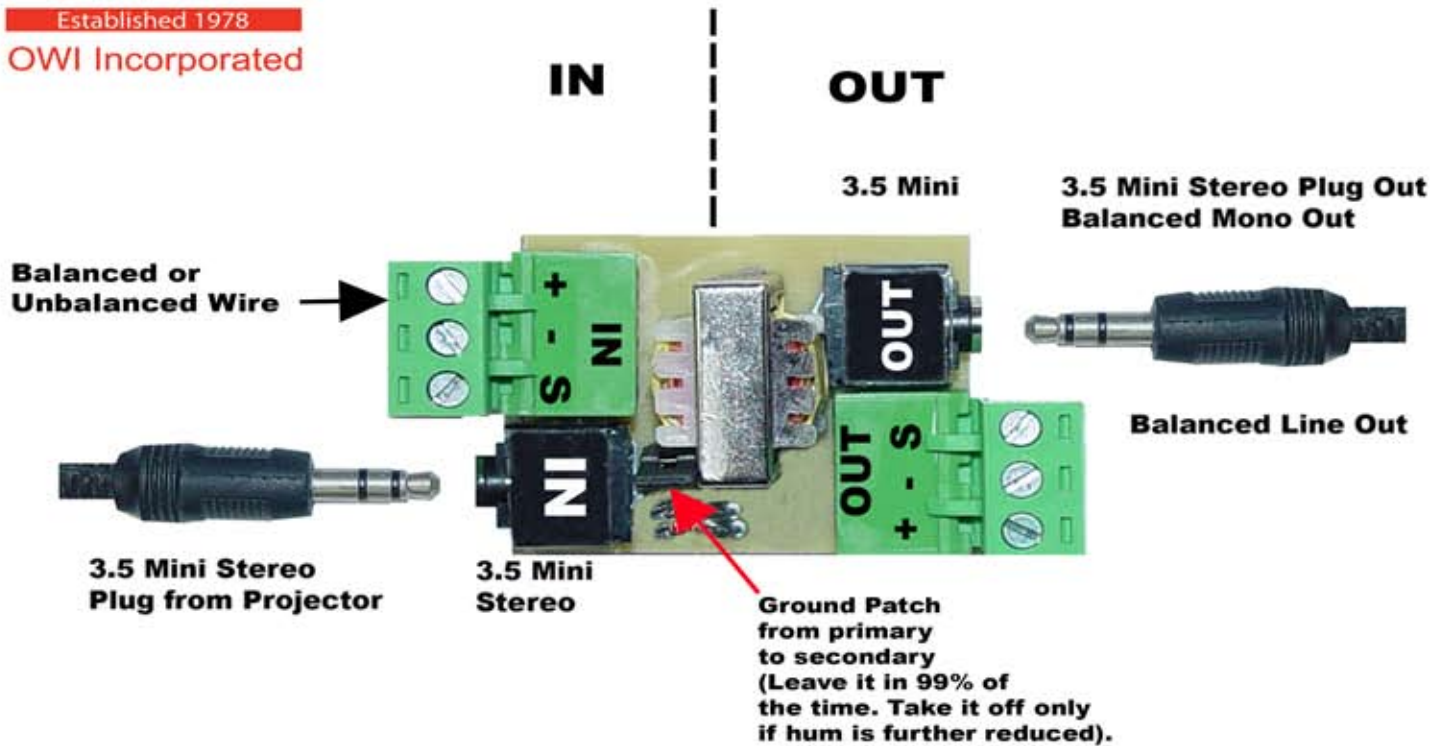

HUM ELIMINATOR

Model AMP-HUMELM

TYPICAL HUM ELIMINATOR INSTALLATION

Model AMP-HUMELM

Used for: Projector Line Outputs
 Computer Line Out

Under Boardroom tables
 (for Audio Outputs from a Computer)

Television Line Output
 For every Wall Plate providing Hum Immunity